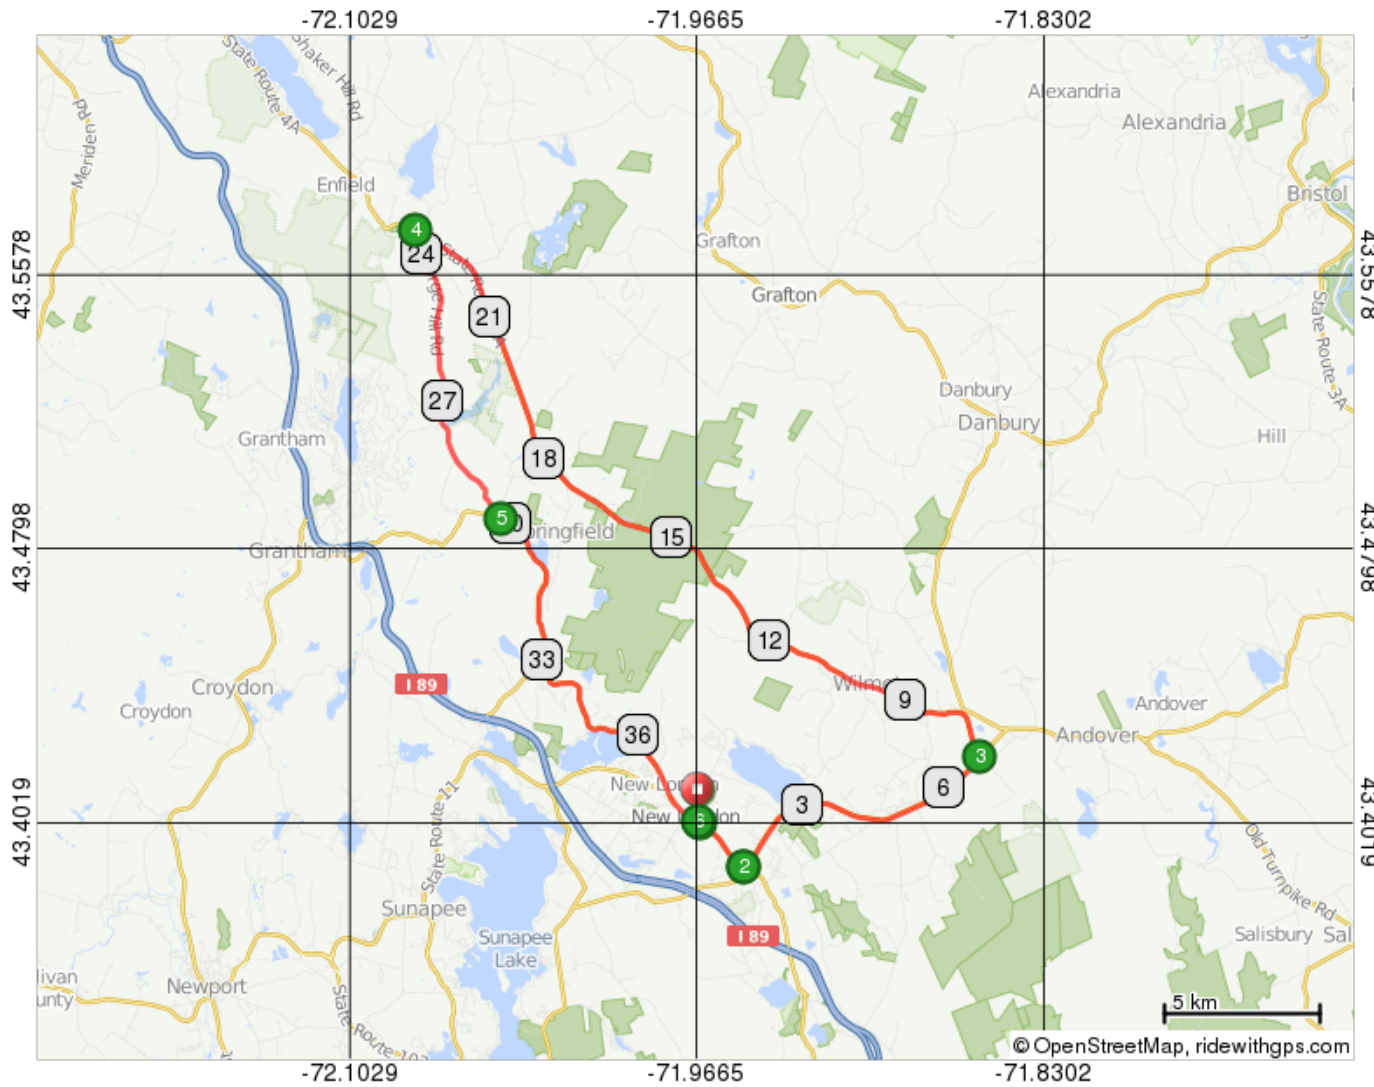

# TPW Friday 2012

**Distance:** 38.1 mi  
**Elevation:** + 2716 / - 2728 ft

TPW Friday 2012

0.	0.0	0.0	▀	Start of route	1.2
1.	1.2	1.2	←	Slight L onto NH-114 N/Main St	0.0
2.	1.2	0.0	←	L onto NH-11 W	5.7
3.	6.9	5.7	←	L onto New Hampshire 4A W	16.5
4.	23.4	16.5	←	L onto George Hill Rd	6.3
5.	29.7	6.3	←	Slight L onto NH-114 S/Main St	8.4

29.7 miles. +2006/-2058 feet

6.	38.1	8.4	▀	End of route	0.0
----	------	-----	---	--------------	-----

8.4 miles. +0/-0 feet