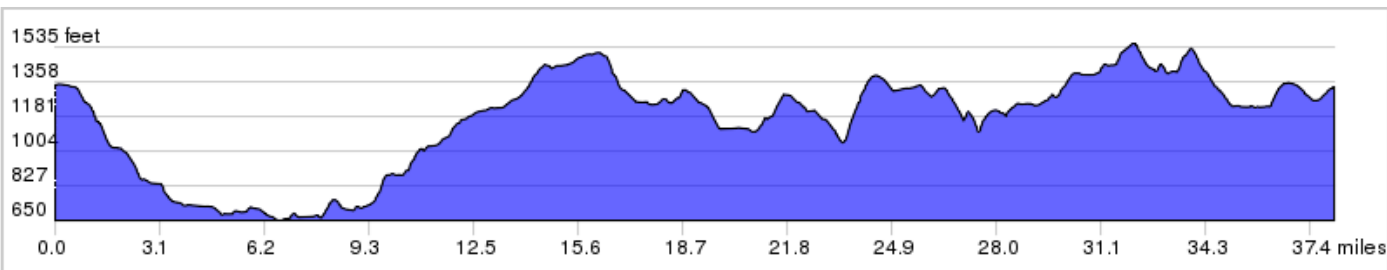

# TPW Friday 2012

**Distance:** 38.1 mi  
**Elevation:** + 2716 / - 2728 ft

TPW Friday 2012

0.	0.0	0.0	▀	Start of route	1.2
1.	1.2	1.2	←	Slight L onto NH-114 N/Main St	0.0
2.	1.2	0.0	←	L onto NH-11 W	5.7
3.	6.9	5.7	←	L onto New Hampshire 4A W	16.5
4.	23.4	16.5	←	L onto George Hill Rd	6.3
5.	29.7	6.3	←	Slight L onto NH-114 S/Main St	8.4

29.7 miles. +2006/-2058 feet

6.	38.1	8.4	▀	End of route	0.0
----	------	-----	---	--------------	-----

8.4 miles. +0/-0 feet